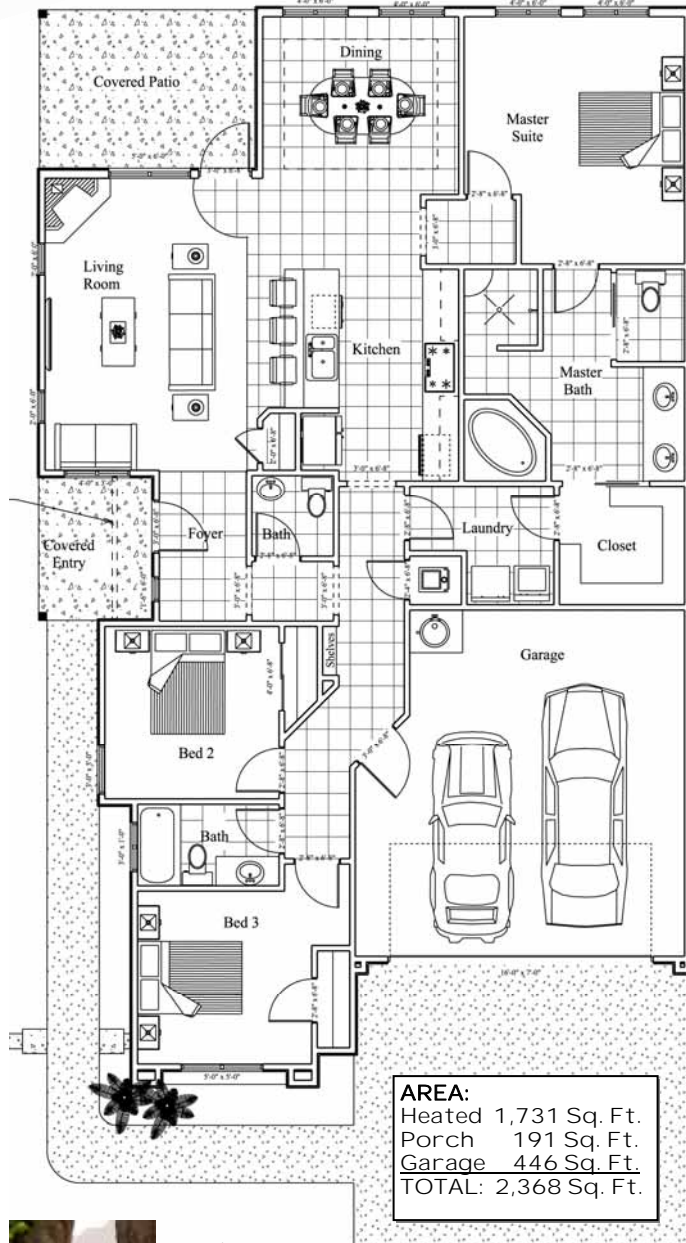

At Del Prado

Starting from
\$199,812

The Golden Cassia

Pueblo Elevation

Contemporary Elevation

Tuscan Elevation

The Golden Cassia

features